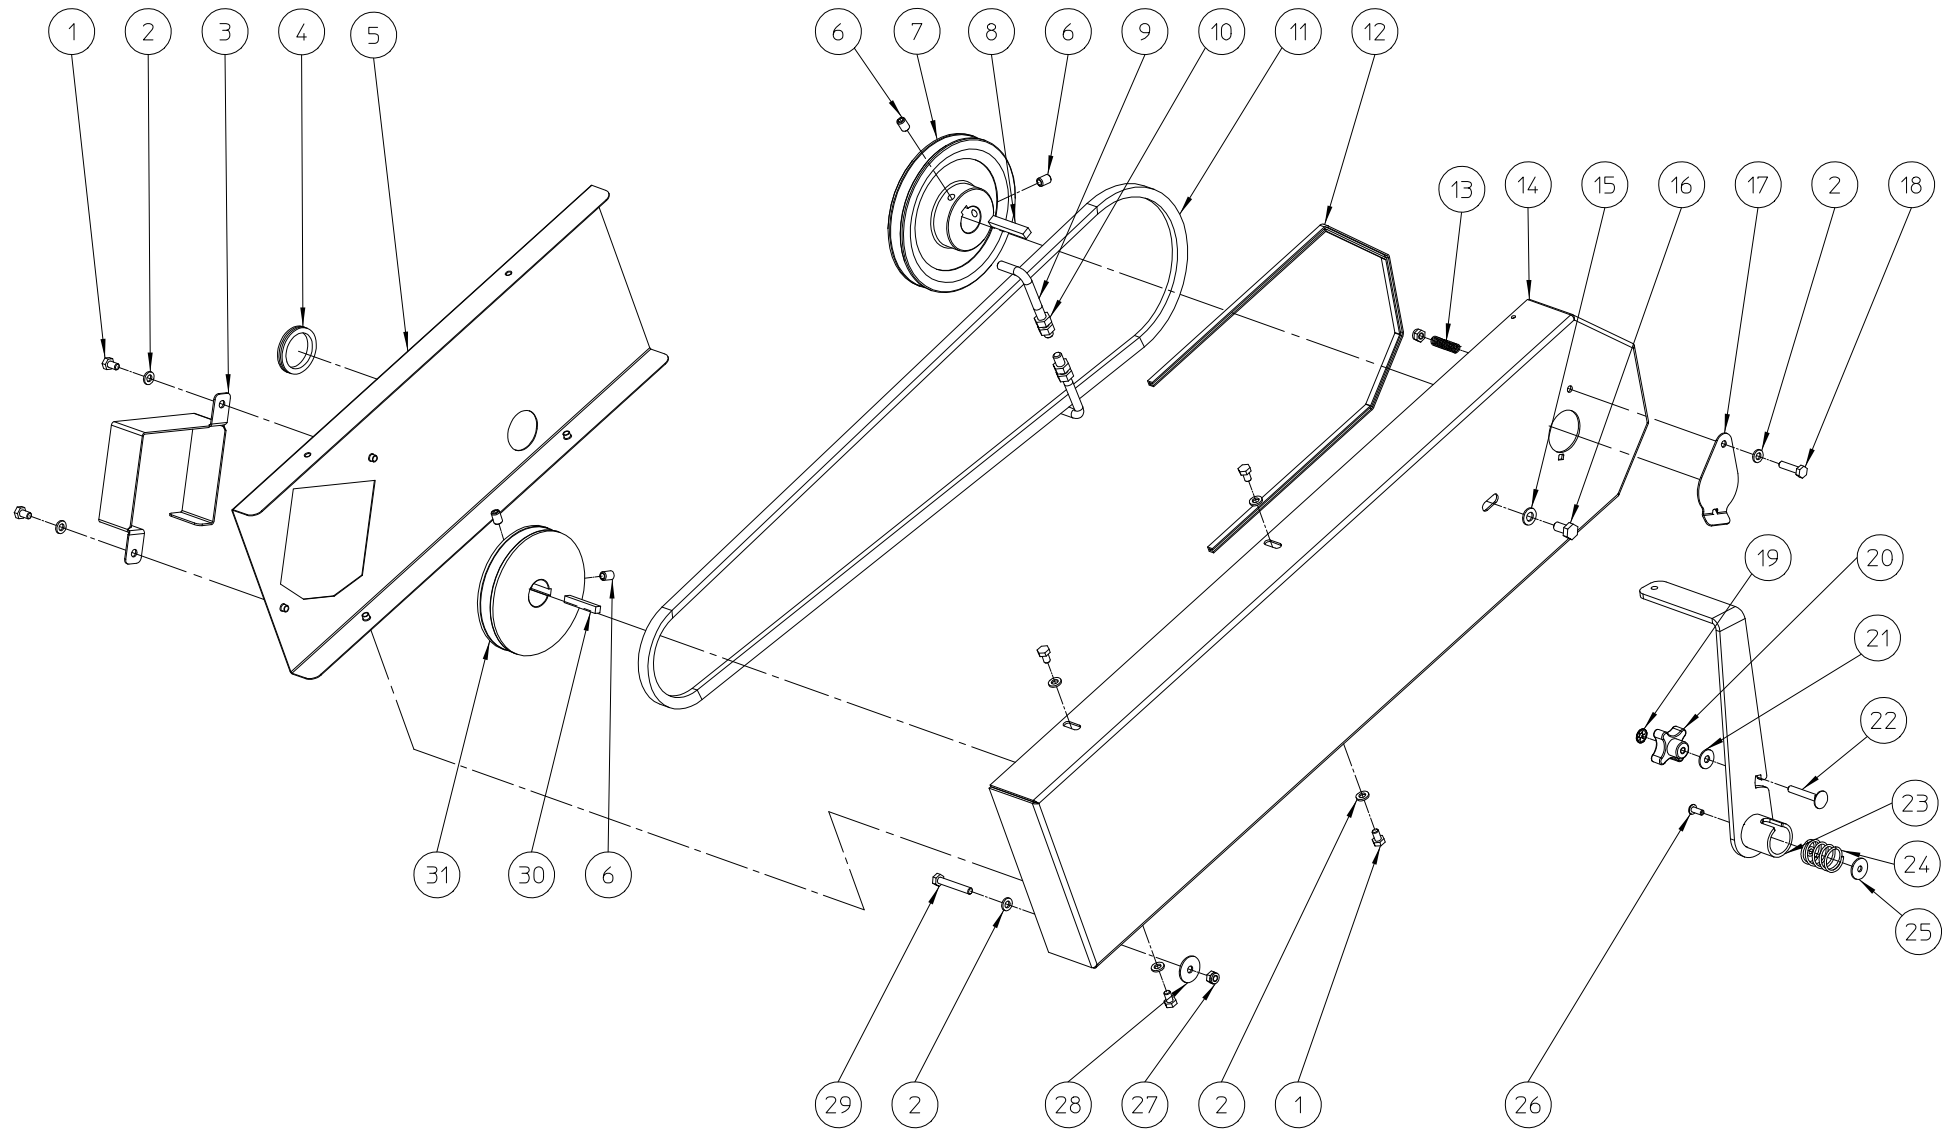

ELIET MAJOR 4S --- TRANSMISSION

NO	MMA 01 041 140	REV	3	DATE	2015/11/04